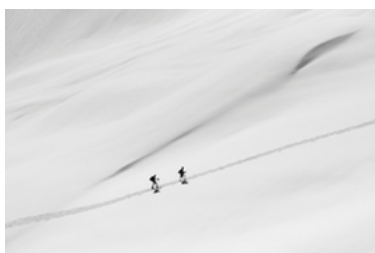

KONRAD BARTELSKI PHOTOGRAPHY

Crystals

RENDLALPE, ST ANTON, AUSTRIA

34 x 24 inch Satin Black Spectrum Frame with 2 inch Antique White
Border 30 x 20 inch Giclée Fine Art Hahnemühle Pearl 285gsm –
Museum glass

1/25 Limited Edition -

£ 1,090