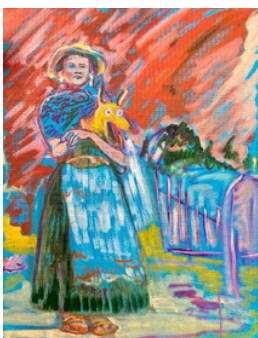

TAMSIN MORSE

The Path of the Deer, 2025

Oil on Canvas with Acrylic Underlay
35.5 x 45.7 cm (Painting size)
14 x 18 in
39.3 x 49.5 cm (Framed size)
15 1/2 x 19 1/2 in
(TMO-0034)

£ 2,800 + VAT