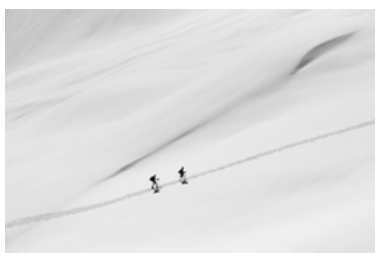

KONRAD BARTELSKI PHOTOGRAPHY

Crystals

RENDLALPE, ST ANTON, AUSTRIA

34 x 24 inch Satin Black Spectrum Frame with 2 inch Antique White
Border 30 x 20 inch Giclée Fine Art Hahnemühle Pearl 285gsm –
Museum glass

1/25 Limited Edition -
£ 1,090