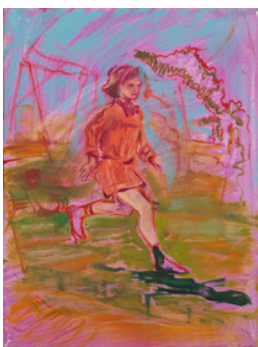

45.7 x 35.5 cm (Painting size)

18 x 14 in

49.5 x 39.3 cm (Framed)

19 1/2 x 15 1/2 in

(TMO-0038)

£ 2,800 + VAT

TAMSIN MORSE

Run Kitty, Run, 2025